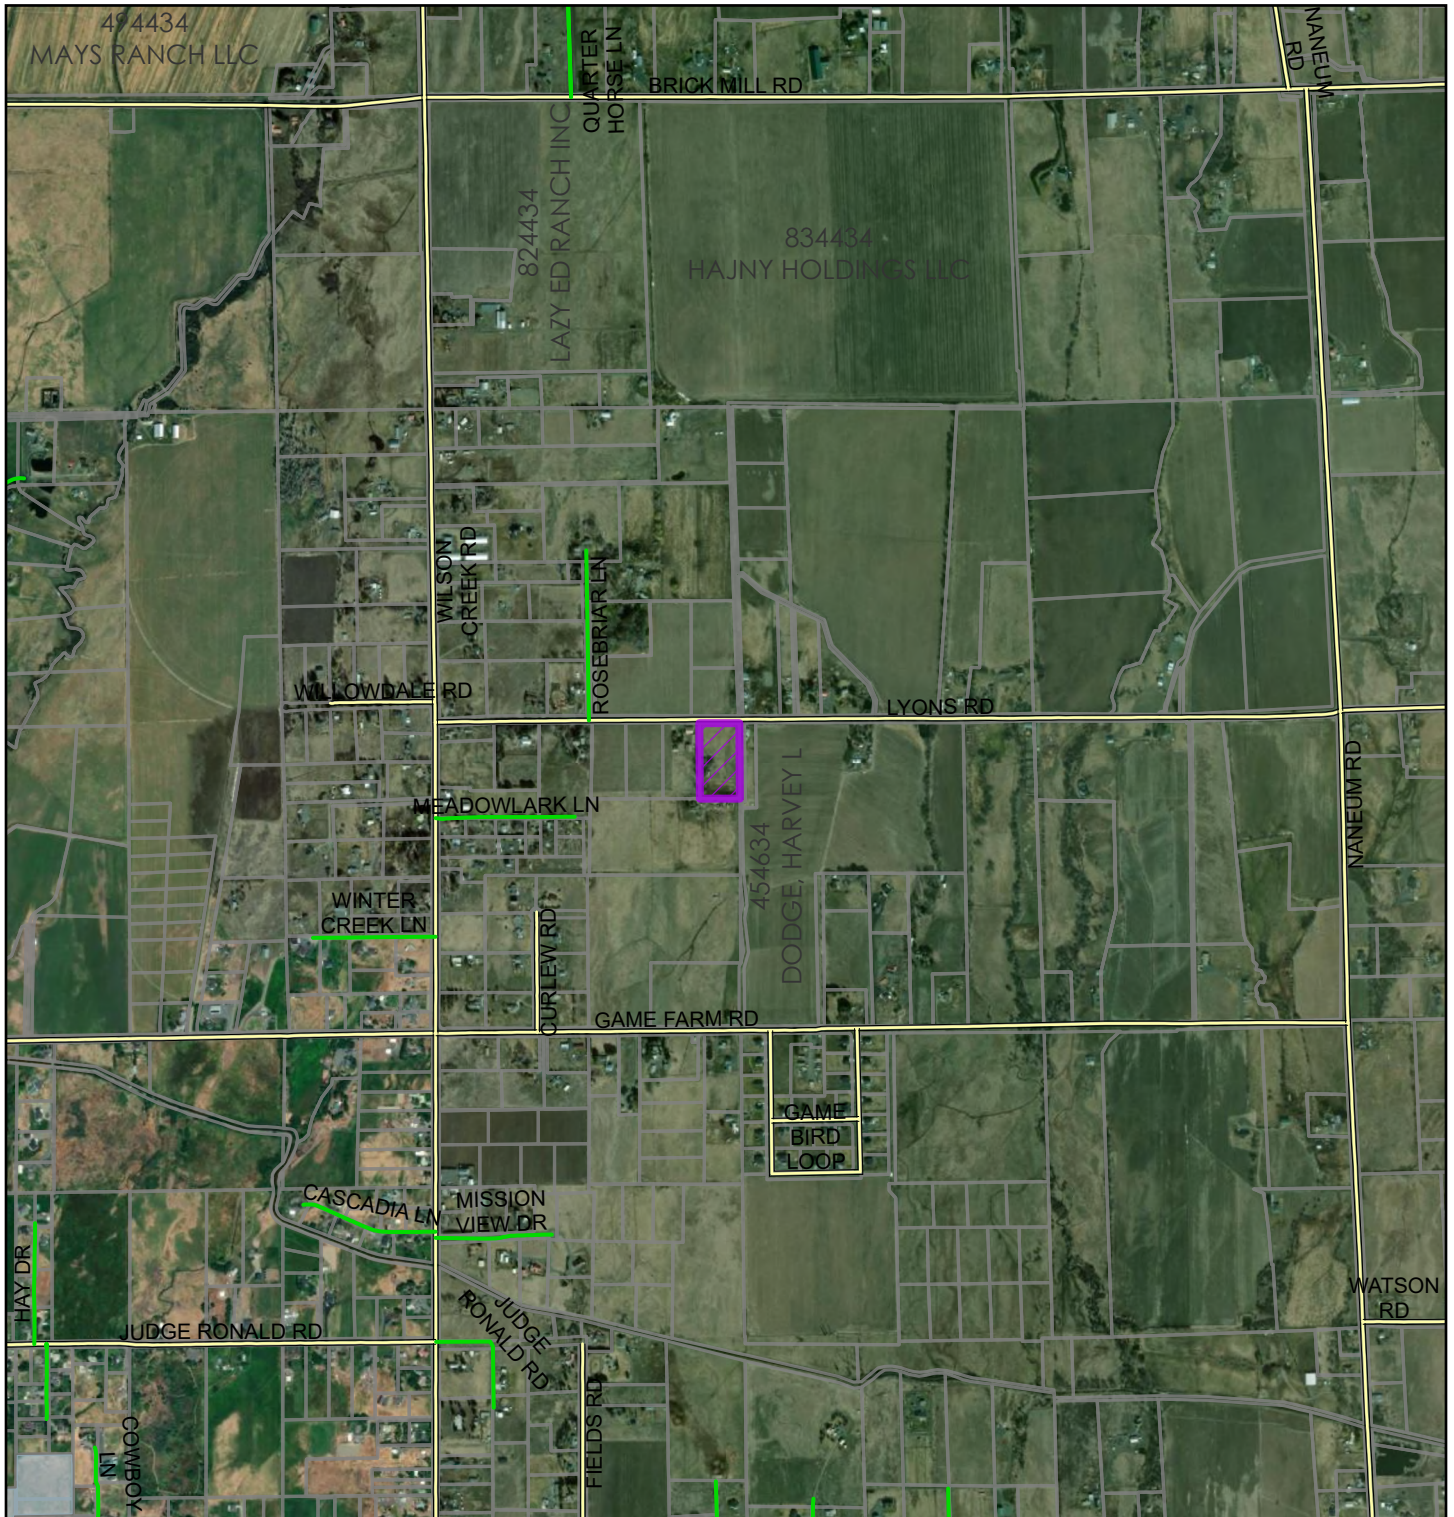

# SP-26-00005 Ridgway

## Vicinity View

Vantor

2026

0 500 1,000 Feet

0 310 620 Meters

Coordinate System: NAD 1983 StatePlane Washington South FIPS 4602 Feet